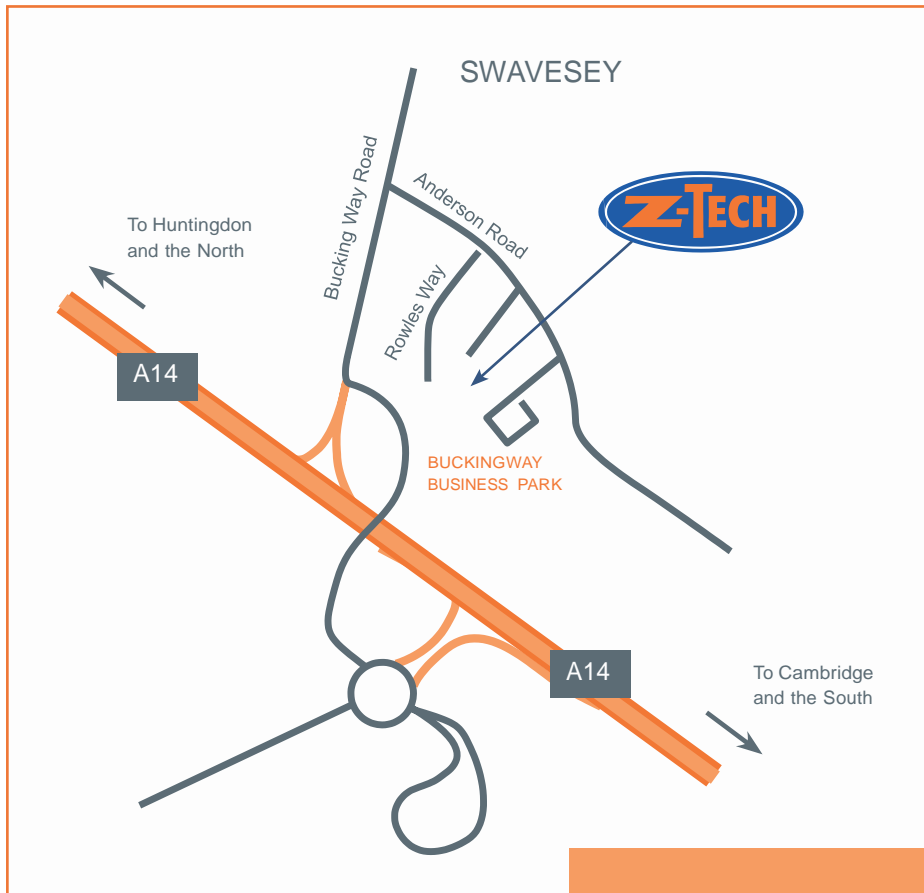

Map and Directions

Z-Tech Control Systems Ltd
Unit 4 Meridian
Buckingway Business Park
Anderson Road
Swavesey
Cambridge CB24 4AE
UK

Telephone +44(0)1954 232 097

Fax +44(0)1954 230 524

Our offices are situated just outside of Cambridge, close to the M11.

From the North:

From A14 eastbound, turn left sign posted "Cambridge Services". Drive straight following signs to Buckingway Business Park, and once in the park we are down the 3rd road on the right.

From the South:

Take Junction 14 off the M11 to join the A14 westbound. Take exit signposted "Cambridge Services" and follow signs to Buckingway Business Park. You will cross over the A14 and turn right at the t-junction. Turning right again takes you into the business park where Z-Tech is down the 3rd road on the right. Parking is provided directly at the front of the premises.